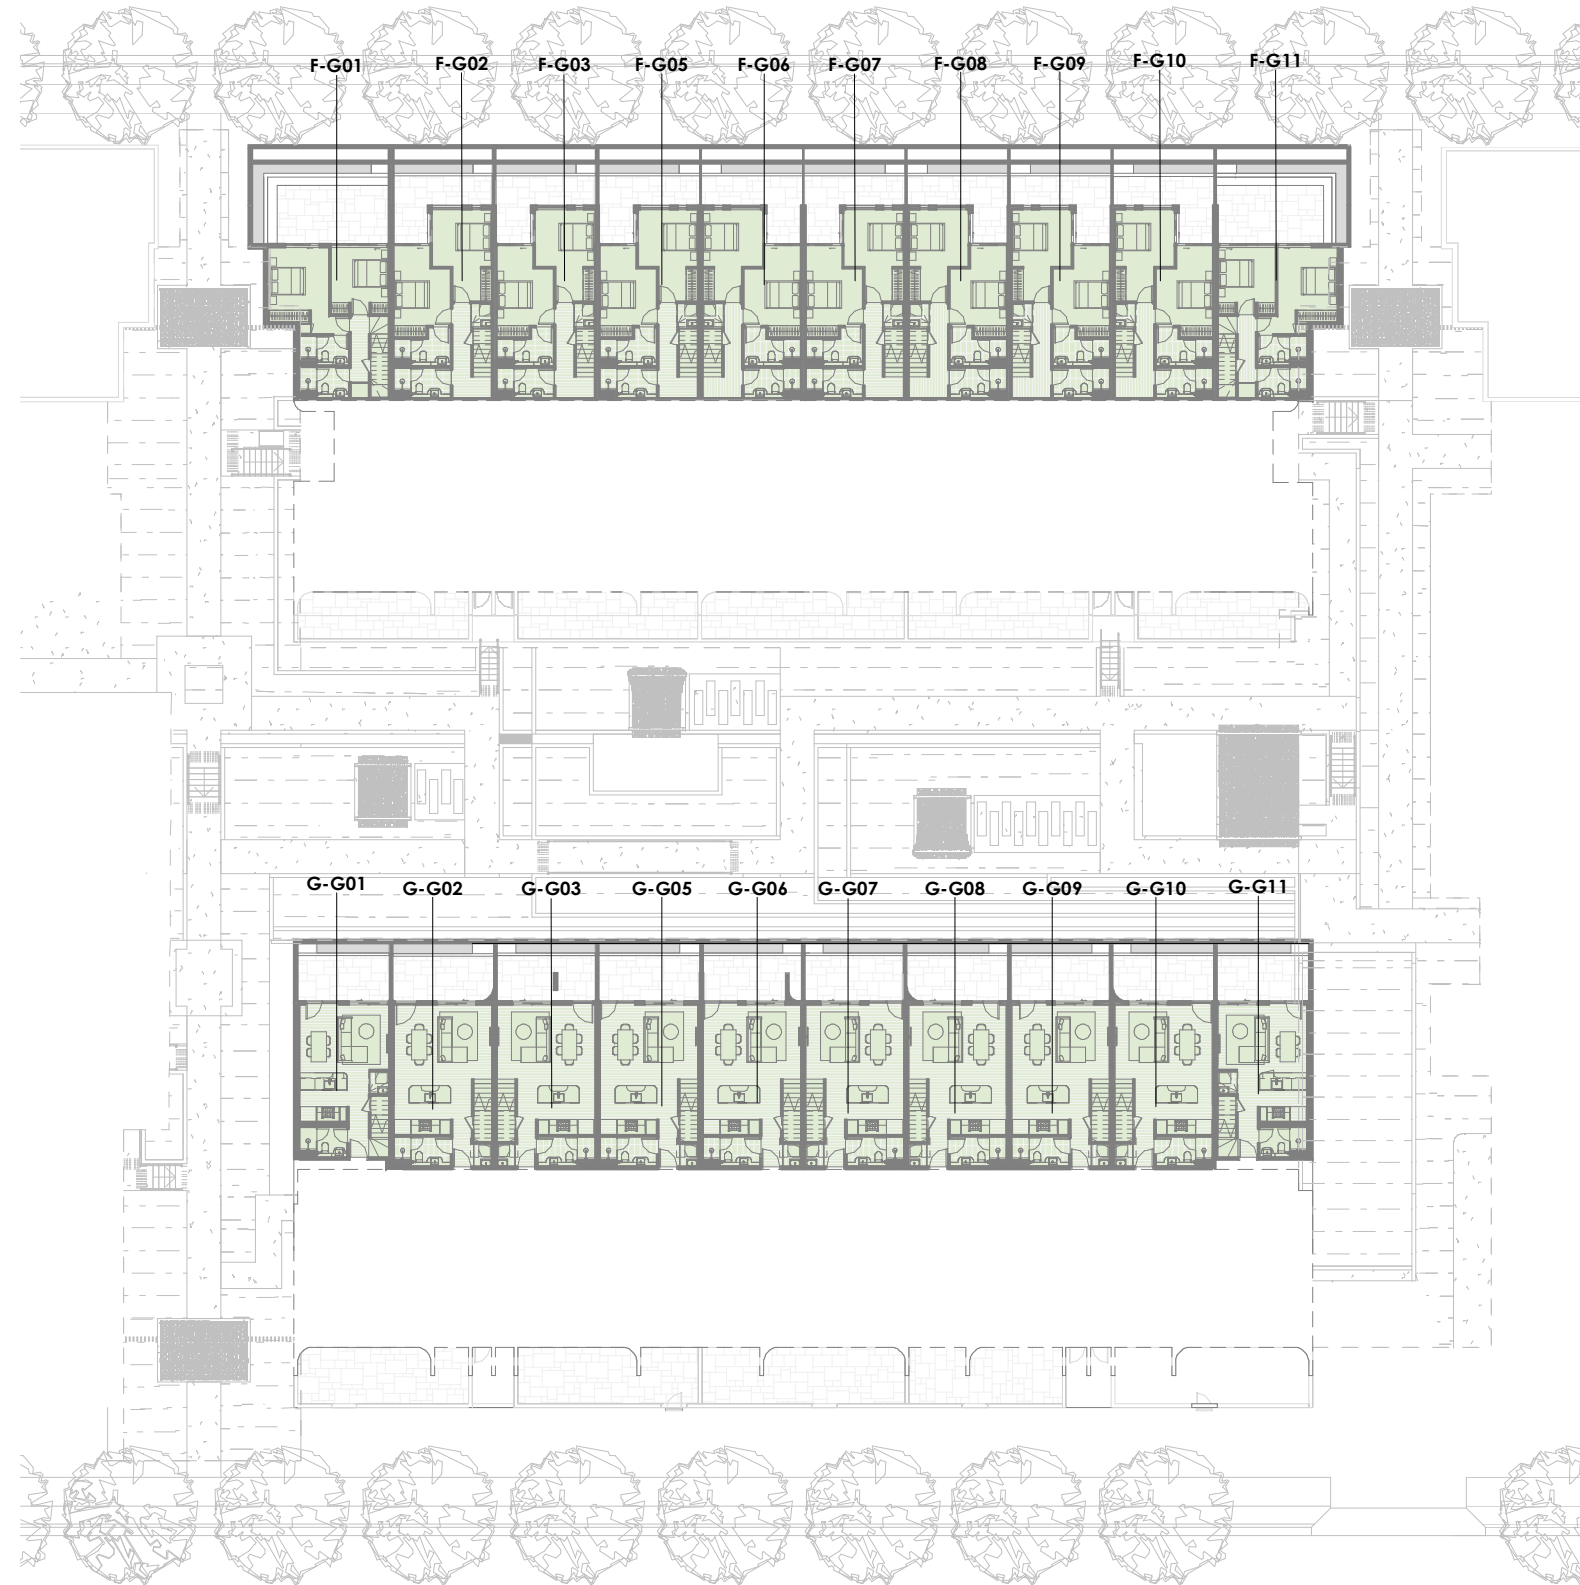

SALES GALLERY

1300 699 899
SHOP 6 409 VICTORIA AVE
CHATSWOOD

BABYLON

41 TERRY ROAD, ROUSE HILL
WWW.BABYLON.SYDNEY

DEVELOPED BY DENVELL GROUP
DESIGNED BY ROTHELOWMAN
LANDSCAPE BY TURF DESIGN

BABYLON